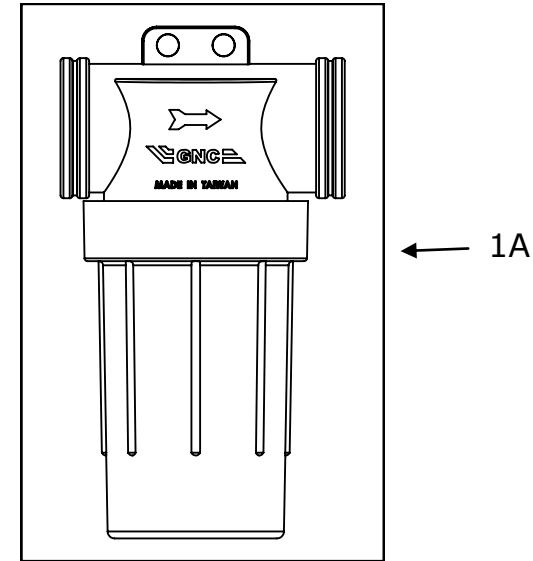

# 3/4" & 1" T Suction Filter

Ref #	Description	Part Number
1A	3/4" Filter Assembly, Clear Bowl	LS-110075
	1" Filter Assembly, Clear Bowl	LS-110100
*	1" Filter Assembly, All Black	LS-115100
Ref #	Description (Parts)	Part Number
2	3/4" FNPT Top	LS-210004
	1" FNPT Top	LS-210003
3	3/4" & 1" Viton O-Ring	LS-210001
4	3/4" & 1" 20 Mesh Screen	LS-210002
5	3/4" & 1" Clear Bowl	LS-210100
*	3/4" & 1" Black Bowl	LS-210101