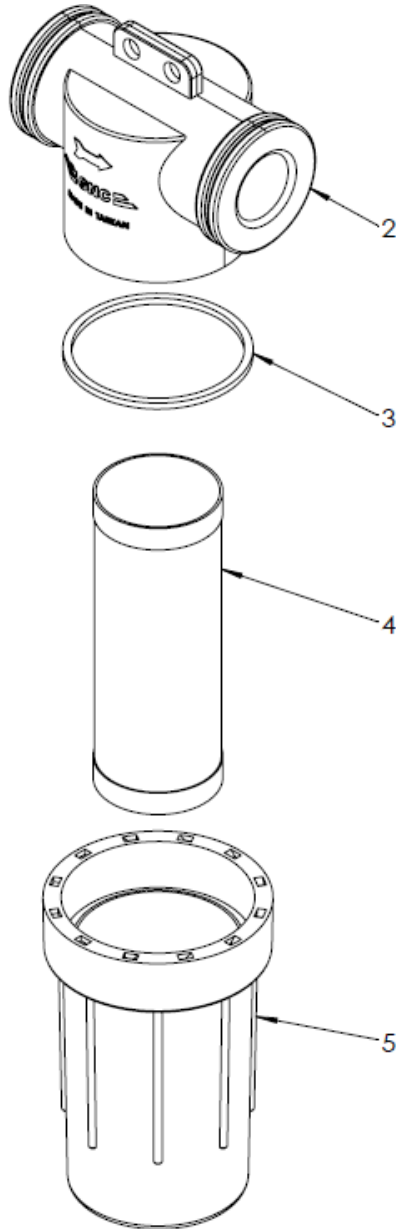

# 3/4" & 1" T Suction Filter

Ref #	Description	Part Number
1A	3/4" Filter Assembly, Clear Bowl	LS-110075
	1" Filter Assembly, Clear Bowl	LS-110100
*	1" Filter Assembly, All Black	LS-115100
Ref #	Description (Parts)	Part Number
2	3/4" FNPT Top	LS-210004
	1" FNPT Top	LS-210003
3	3/4" & 1" Viton O-Ring	LS-210001
4	3/4" & 1" 20 Mesh Screen	LS-210002
5	3/4" & 1" Clear Bowl	LS-210100
*	3/4" & 1" Black Bowl	LS-210101